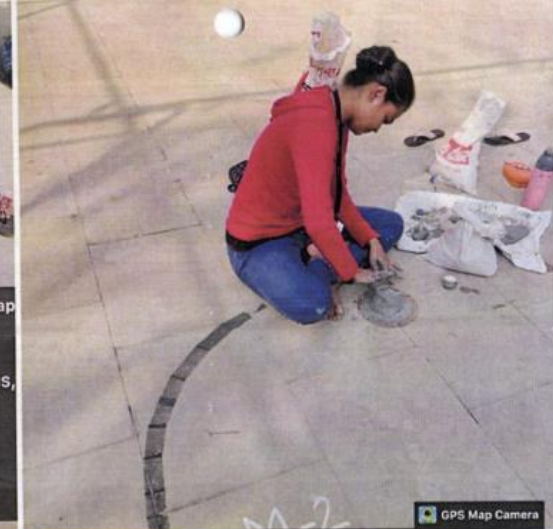

Lat 23.291415°

Long 72.32541°

30/03/22 11:58 AM

Women Development Cell

Women Entrepreneurship Cell

Sanitation facility (Sanitary napkin wending machine and incinerator)

Kadi, GJ, India
Ayodhya Nagar, Kadi, 384440,
Lat 23.289386, Long 72.324670
03/30/2022 12:01 PM