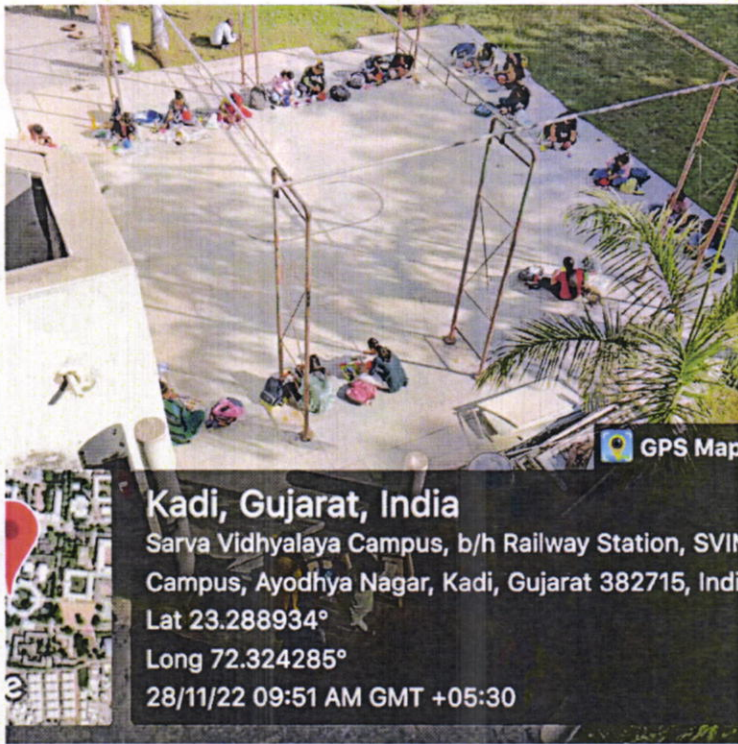

Kadi, Gujarat, India

Sarva Vidhyalaya Campus, b/h Railway Station, SVM
Campus, Ayodhya Nagar, Kadi, Gujarat 382715, India
Lat 23.288934°
Long 72.324285°
28/11/22 09:51 AM GMT +05:30