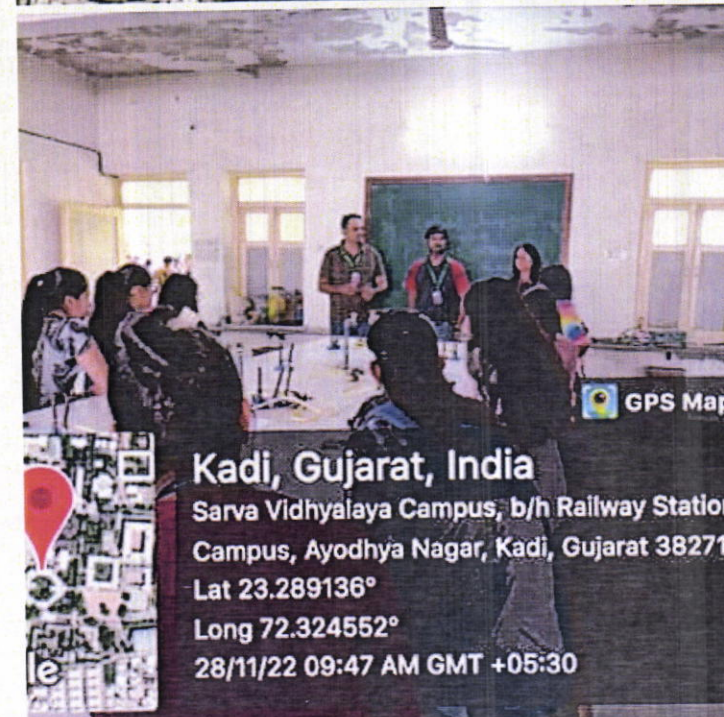

Kadi, Gujarat, India

Sarva Vidhyalaya Campus, b/h Railway Station, Campus, Ayodhya Nagar, Kadi, Gujarat 382715, India
Lat 23.289136°
Long 72.324552°
28/11/22 09:47 AM GMT +05:30