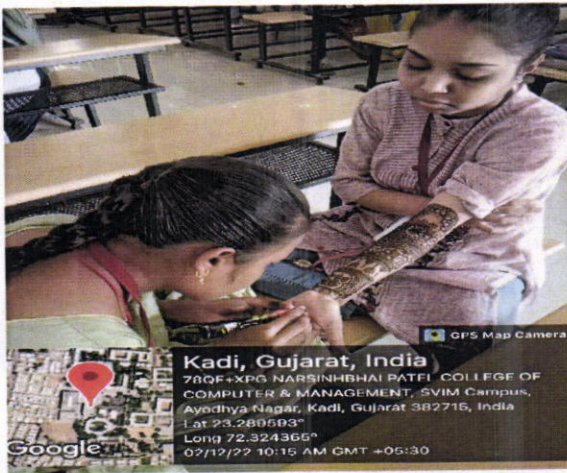

GPS Map Camera
Kadi, Gujarat, India
B/3 Ayodhyanager-1, Nani Kadi, SVIM Campus,
Ayodhya Nagar, Kadi, Gujarat 382715, India
Lat 23.28939°
Long 72.324767°
02/12/22 09:46 AM GMT +05:30