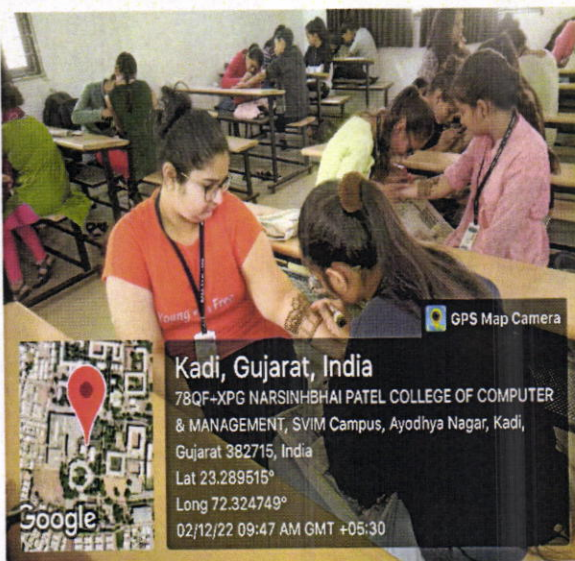

GPS Map Camera
Kadi, Gujarat, India
78QF+XPG NARSINHBHAI PATEL COLLEGE OF
COMPUTER & MANAGEMENT, SVIM Campus,
Ayodhya Nagar, Kadi, Gujarat 382715, India
Lat 23.289593°
Long 72.324365°
02/12/22 10:15 AM GMT +05:30

GPS Map Camera
Kadi, Gujarat, India
B/3 Ayodhyanager-1, Nani Kadi, SVIM Campus,
Ayodhya Nagar, Kadi, Gujarat 382715, India
Lat 23.289411°
Long 72.324737°
02/12/22 11:26 AM GMT +05:30

GPS Map Camera
Kadi, Gujarat, India
78QF+XPG NARSINHBHAI PATEL COLLEGE OF COMPUTER
& MANAGEMENT, SVIM Campus, Ayodhya Nagar, Kadi,
Gujarat 382715, India
Lat 23.289515°
Long 72.324749°
02/12/22 09:47 AM GMT +05:30